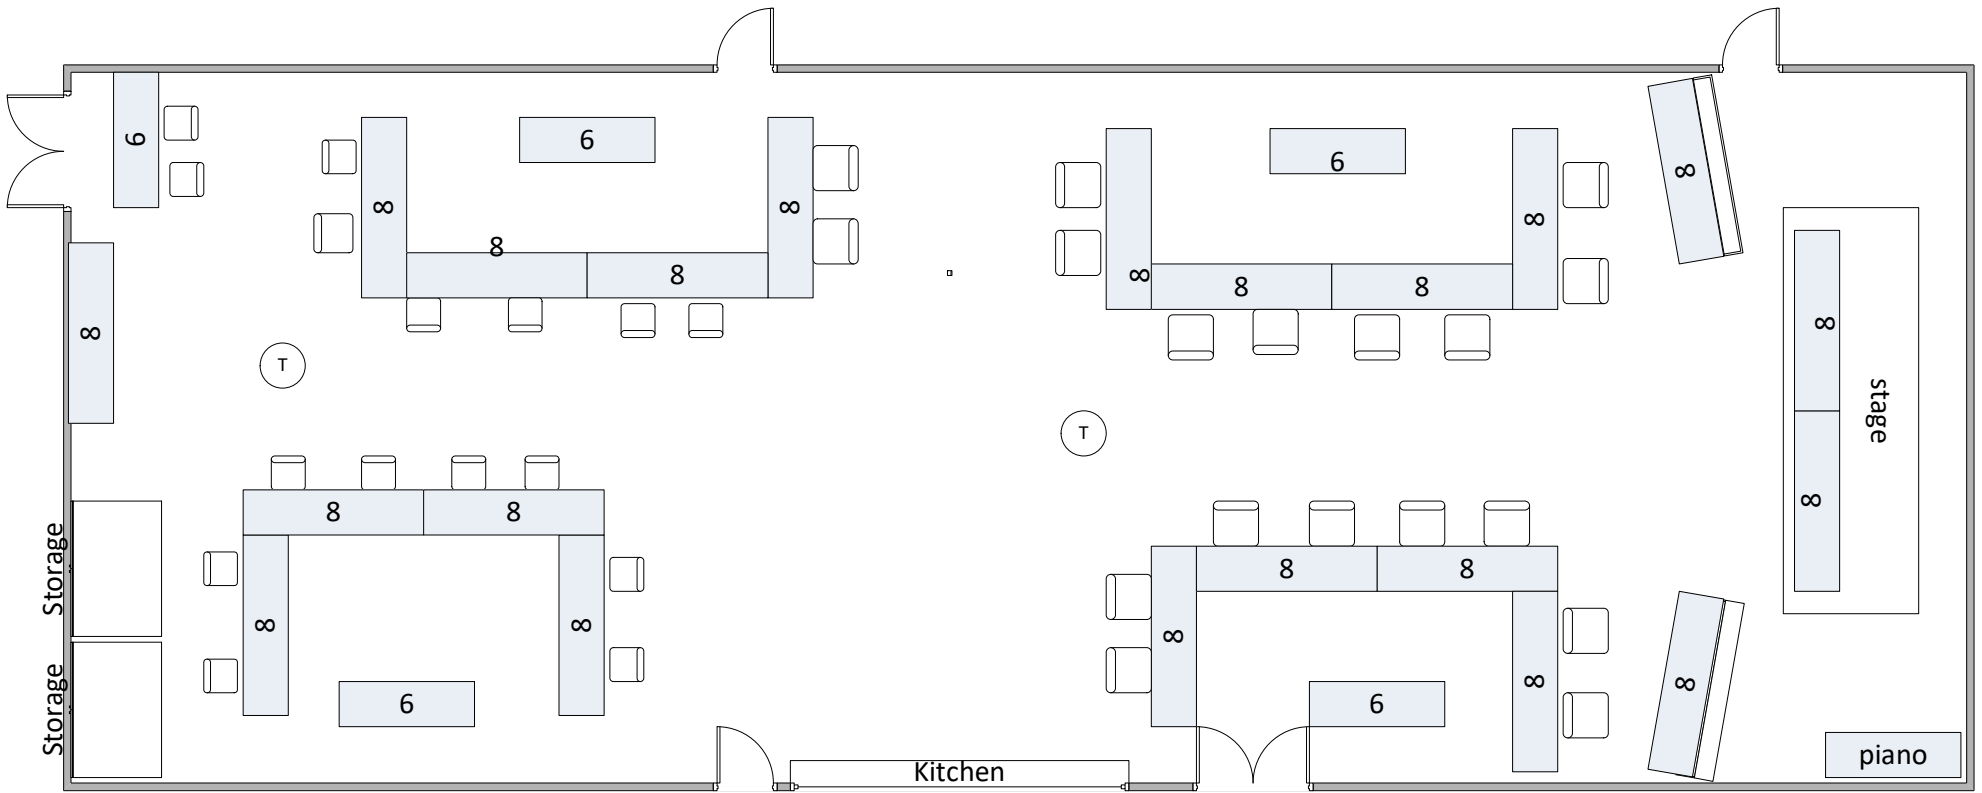

Hubbell Hall

- 12, 8 ft tables
- 4, 6 ft. tables
- 1, 4 ft table
- 61

Hubbell Hall

outside

- 21, 8 ft. tables
- 5, 6 ft. tables
- 32 chairs
- 2 trash bins
- 14 paper bag trash

closet
Doors will be closed but
need access