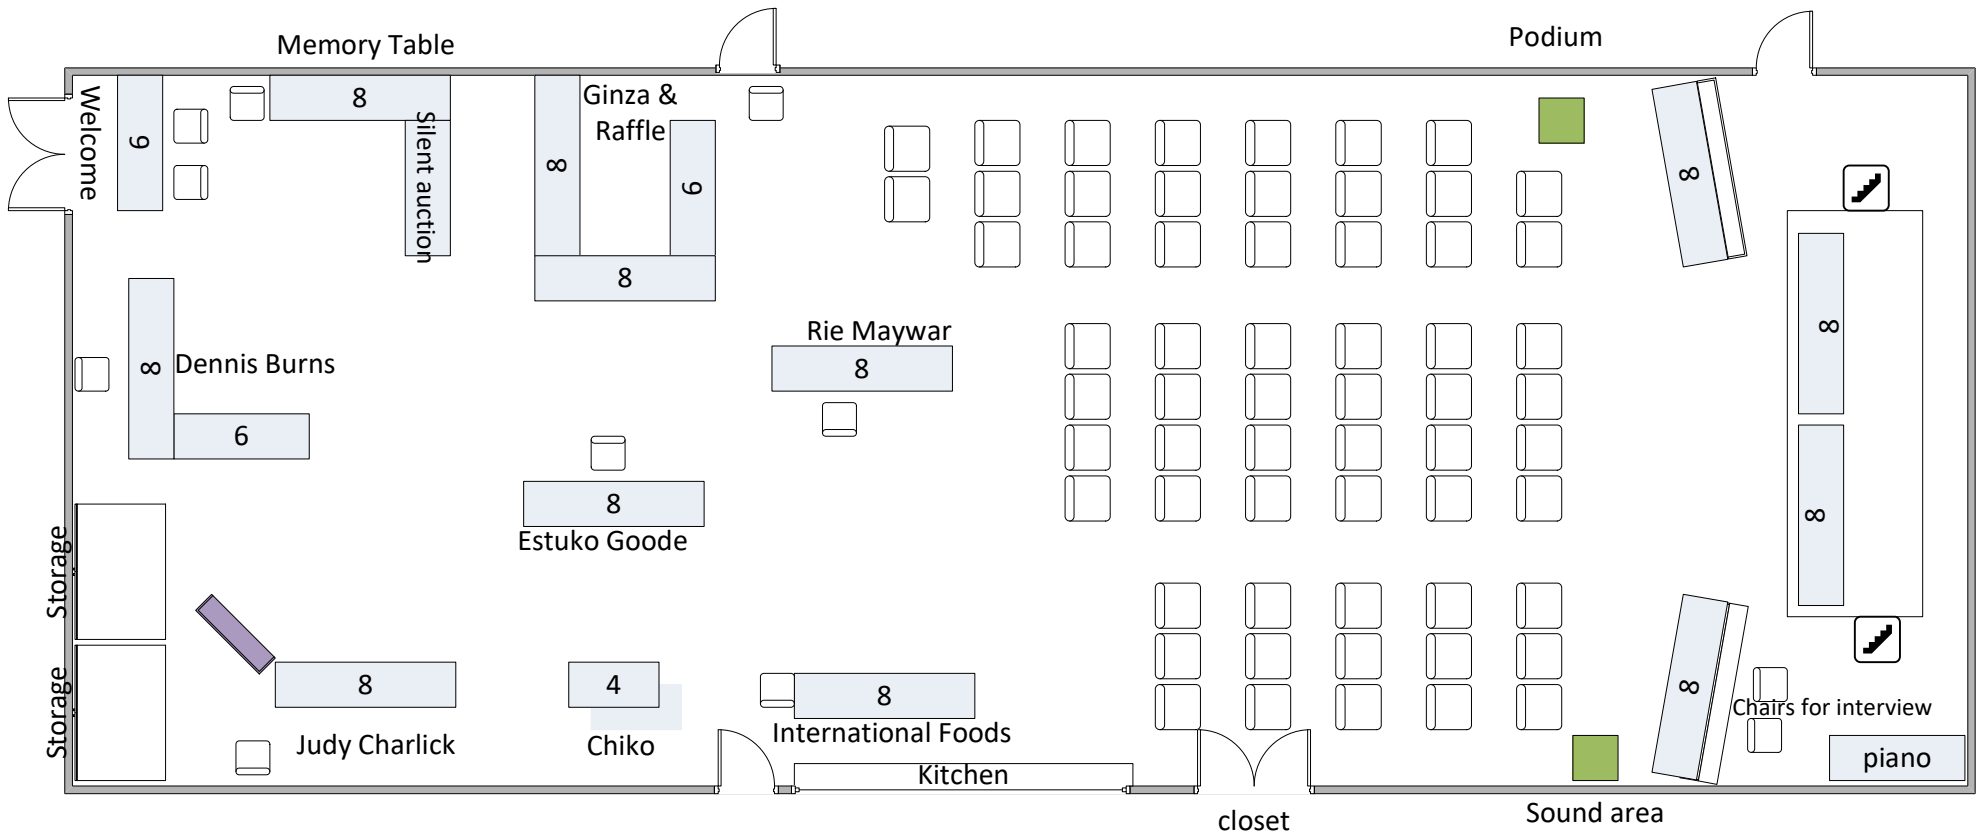

Hubbell Hall

- 12, 8 ft tables
- 4, 6 ft. tables
- 1, 4 ft table
- 61

Hubbell Hall

outside

- 21, 8 ft. tables
- 5, 6 ft. tables
- 32 chairs
- 2 trash bins
- 14 paper bag trash

closet
Doors will be closed but
need access